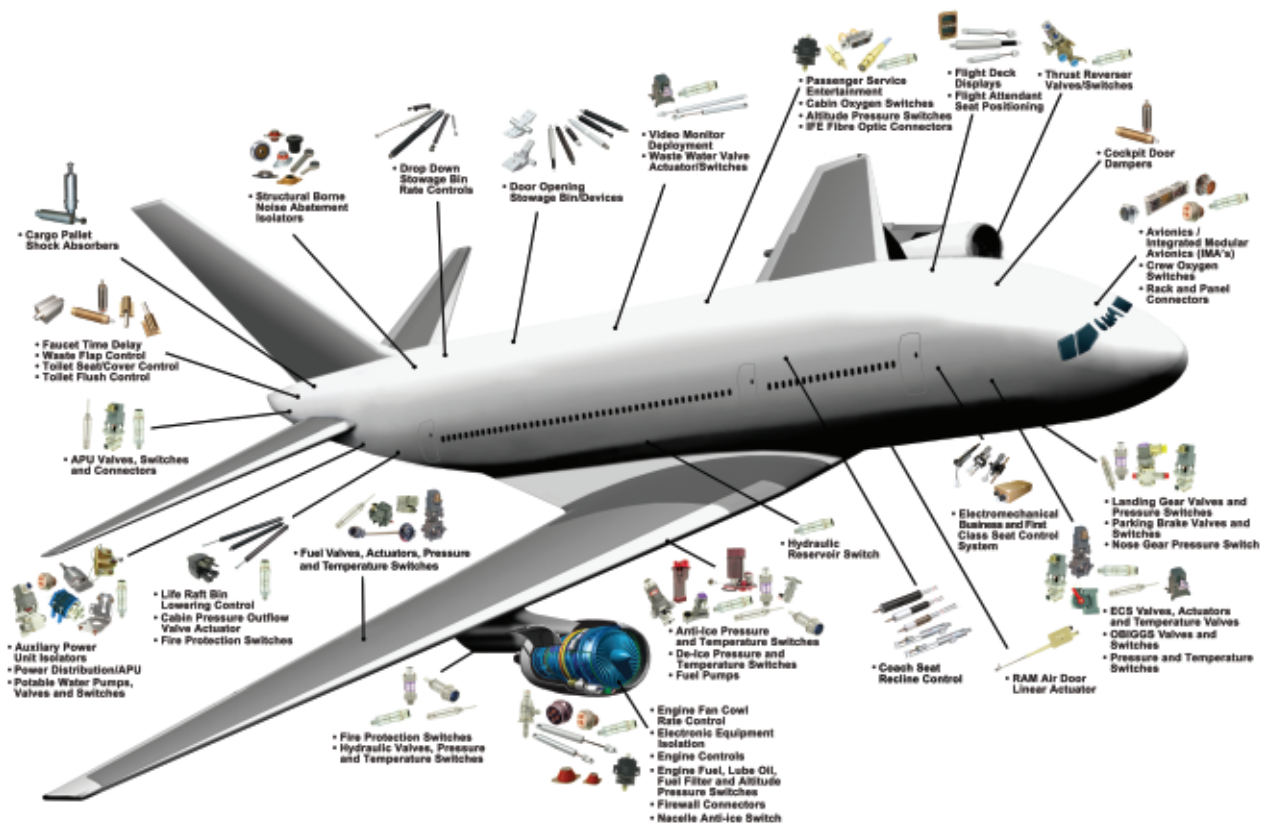

Interconnect Solutions
Santa Ana, CA

Global Presence

ITT is a diversified leading manufacturer of highly engineered critical components and customized technology solutions for growing industrial end-markets in energy infrastructure, electronics, aerospace and transportation. Building on its heritage of innovation, ITT partners with its customers to deliver enduring solutions to the key industries that underpin our modern way of life.

ITT Motion and Flow Control provides lightweight and reliable aviation products that aerospace engineers demand and passengers deserve.

Founded in 1920, ITT is headquartered in White Plains, NY, with employees in more than fifteen countries and sales in more than 125 countries. The company generated pro forma 2010 revenues of approximately \$2 billion. For more information, visit www.itt.com.

ENGINEERED FOR LIFE

Growing with ITT Aerospace Products

COMMERCIAL AVIATION SOLUTIONS

Aerospace Controls

ITT Aerospace Controls is a market leader in design, development and manufacture of fluid control devices, electromechanical actuators and switches for the aerospace industry. We serve commercial and military aerospace, military ground vehicles, and missile programs.